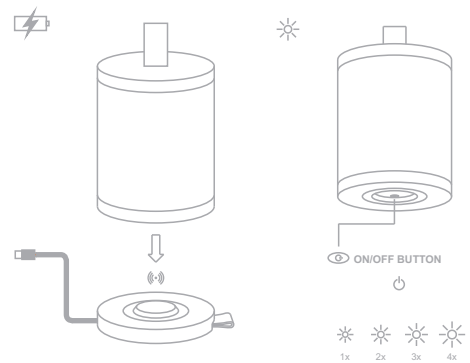

portable, ambient light