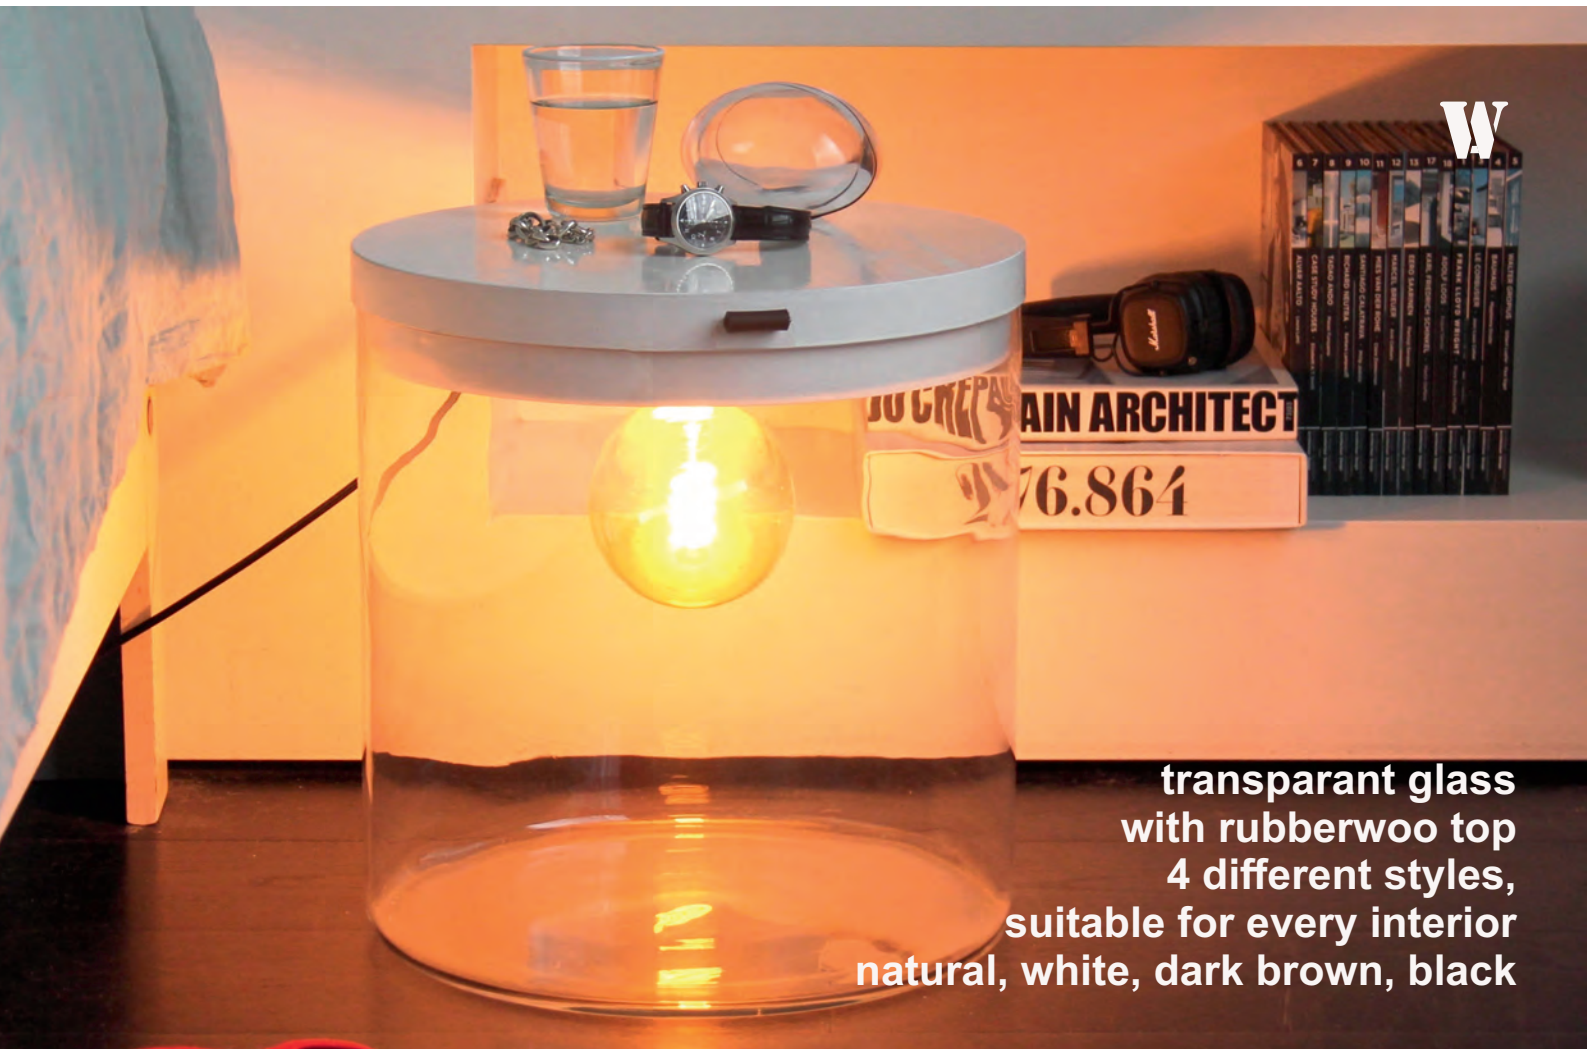

W

side table lamp
designed by Jef Doyen
Assembled in Belgium
H 40 cm DIAM 40 cm

BERNARD

W

transparent glass
with rubberwoo top
4 different styles,
suitable for every interior
natural, white, dark brown, black